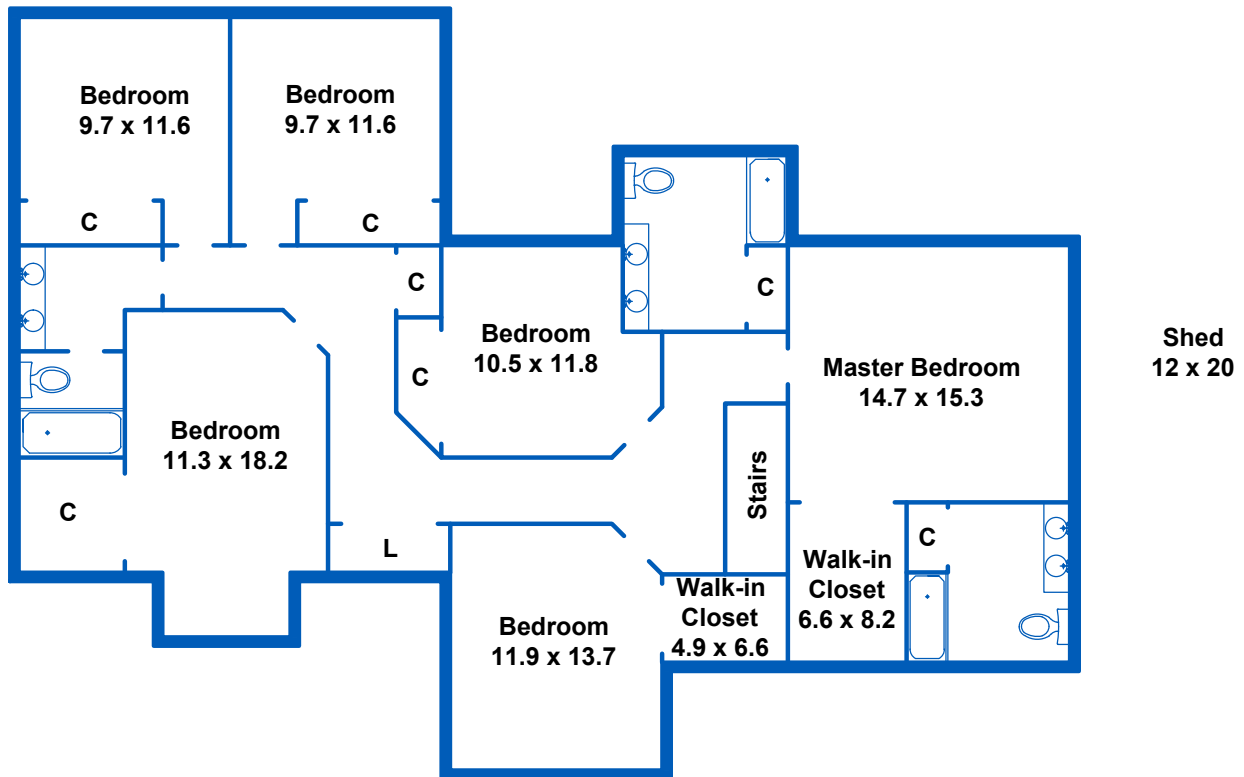

1321 Jones Dairy Rd, Rolesville NC 27571

FIRST FLOOR

SECOND FLOOR

"Approximate dimensions"  
"Drawing not to exact scale"

"This measurement is copyrighted to McNamara & Co and the clients listed on the header of this sketch"

AREA CALCULATIONS SUMMARY

Code	Description	Gross	Total
GLA 1	First Floor	1212.2	1212.2
GLA 2	Second Floor	1788.0	1788.0
OTH	Apartment	666.7	666.7