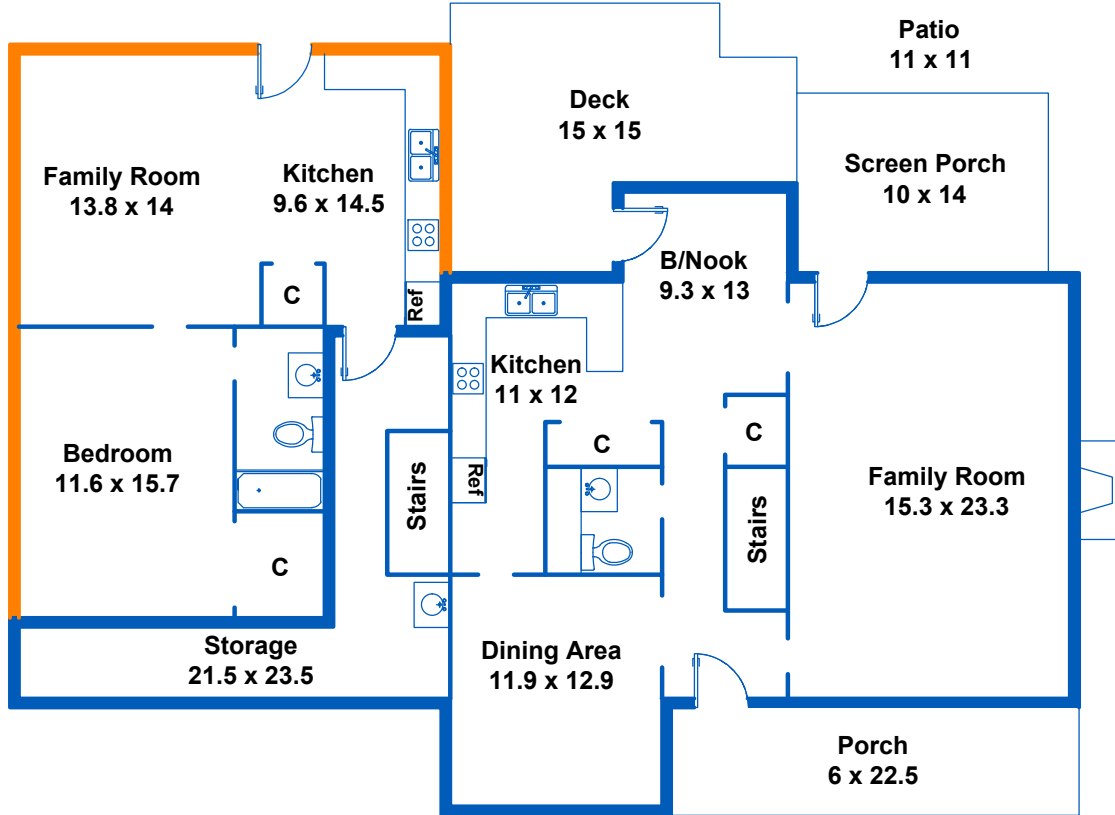

1321 Jones Dairy Rd, Rolesville NC 27571

FIRST FLOOR

SECOND FLOOR

"Approximate dimensions"  
"Drawing not to exact scale"

"This measurement is copyrighted to McNamara & Co and the clients listed on the header of this sketch"

AREA CALCULATIONS SUMMARY

Code	Description	Gross	Total
GLA 1	First Floor	1212.2	1212.2
GLA 2	Second Floor	1788.0	1788.0
OTH	Apartment	666.7	666.7