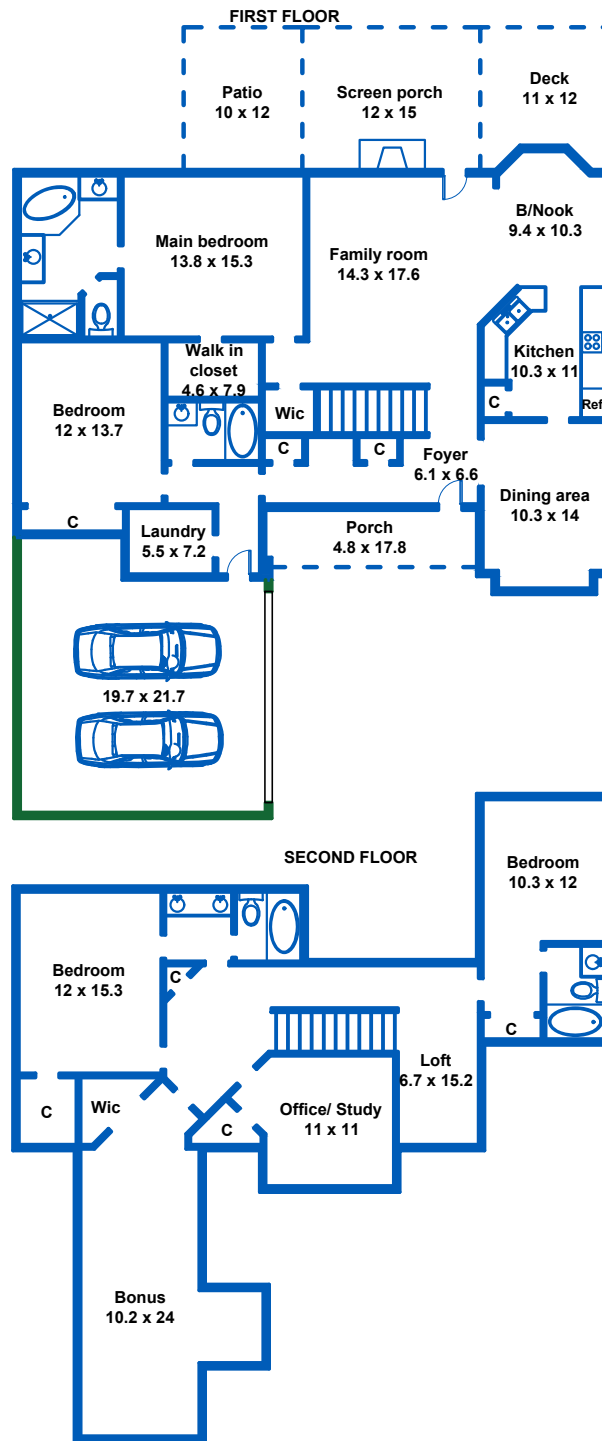

220 Meadow Glen Drive Wake Forest NC 27587

"Approximate dimensions"
 "Drawing not to exact scale"
 "This measurement is copyrighted to McNamara & Co and the clients listed on the header of this sketch"

AREA CALCULATIONS SUMMARY			
Code	Description	Gross	Total
GLA 1	First Floor	1628.1	1628.1
GLA 2	Second Floor	1378.4	1378.4
GAR	Garage	473.0	473.0